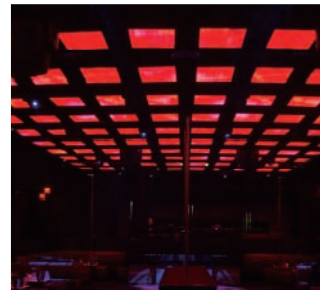

# SHOWCASE

Club Jet - Las Vegas, USA

The Club Jet is the latest and most sought after night spot of the Mirage Hotel and Casino in Las Vegas, USA.

In order to underline the club's uniqueness Traxon created a package, whereby the system was customized specifically for the club's needs. Traxon installed 120 of its multifunctional Tile 64PXL Panels Matrix in an exceptional checkerboard fashion at the club's ceiling, right above the dance floor.

Composed of 64 clearly separated and individually addressable pixels, the panel allows for fascinating plays of various colors and picturing of clearly defined shapes, moving text as well as video animations.