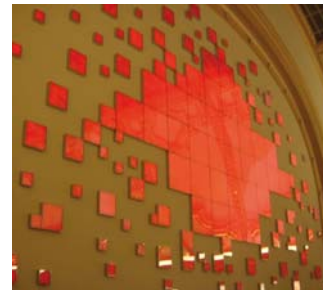

SHOWCASE

Antwerp Stadsfeestzaal - Belgium

With the reopening of the Antwerp City Hall, the historic Belgian monument experienced an impressive renaissance! Contemporary interior design combined with Traxon's innovative LED lighting technology does more than just honouring its historic background: Linking tradition to modernity, the spot has become the new trendy shopping area of Antwerp. Inside the city hall, a uniquely designed wall of various sized Traxon Boards represents the masterpiece of this prestigious project. Being randomly scattered across the wall, Traxon's lighting control system faced a new challenge. Designed by HAR Hollands and Studio Maramoja, the installation stretches across more than 200 square meters. The Boards are covered by special tailor-made mirror panels and frames, fitting seamlessly to the prestigious work of art. Enabling the creation of splendid light animations, they add a new dimension of entertainment and communication. Over 40 different retail and fashion shops of international brands like Tommy Hilfiger, Urban Outfitters, Salsa, Sabon and Nike are able to enjoy now the atmosphere of this standard-setting venue.

FEATURED PRODUCTS

16PXL Board RGB

METHOD OF CONTROL

Butler

PROJECT DETAILS

Category: Architectural
Client: Multi Development
Location: Antwerp, Belgium
Designer / Architect: Har Hollands
Installer: Maramoja & Zwijnsen
Date: September 2007
Traxon Contact: Traxon Europe