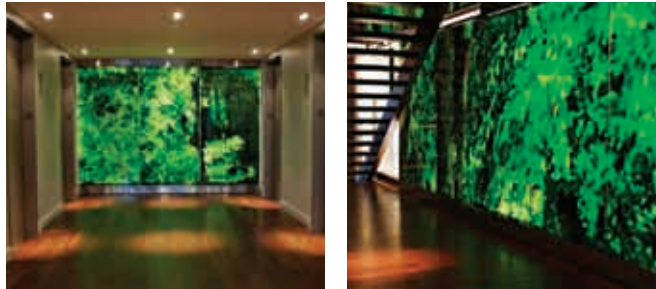

SHOWCASE

GSC - New York, USA

GSC is a Hedge Fund Firm located in a skyscraper in Midtown Manhattan, overlooking Central Park. The designer's intent was to bring the park's environment indoors using an image of a forest imprinted on glass, which was back-lit with Liner XB fixtures at 3000K. This created an impression of sunlight coming through the trees. The energy efficient LED lighting system was interfaced with the building's dimming control system allowing management to operate the LED's via the existing system. The impressive result was a flat image coming to life with the use of cold white light; the ambiance in the office space was transformed completely.