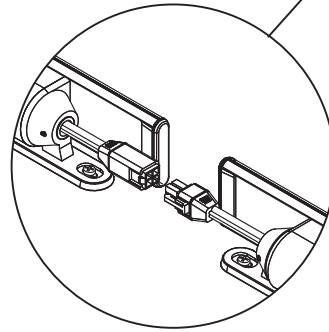

AC 120-277V   
1-10V dimming

Wiring Box (Starter cable inside)  
(Starter cable sold separately)

Interconnection Cable, 1m/3ft

Starter cable, 3m/10ft

Black, L	Live
White, N	Neutral
Violet, DIM+	1-10V+
Grey, DIM-	1-10V-