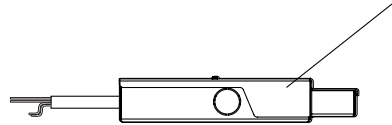

AC 120-277V   
1-10V dimming

Starter cable, 3m/10ft

Interconnection Cable, 1m/3ft

Black, L	Live
White, N	Neutral
Violet, DIM+	1-10V+
Grey, DIM-	1-10V-

Max. daisy chain length (10ft starter cable)		
2.5W/ft	150ft @120V	300ft @277V
5W/ft	100ft @120V	200ft @277V
8W/ft	60ft @120V	150ft @277V
12W/ft	40ft @120V	100ft @277V

AC 120-277V   
1-10V dimming

Wiring Box (Starter cable inside)  
(Starter cable sold separately)

Interconnection Cable, 1m/3ft

Starter cable, 3m/10ft

Black, L	Live
White, N	Neutral
Violet, DIM+	1-10V+
Grey, DIM-	1-10V-

Max. daisy chain length (10ft starter cable)		
2.5W/ft	150ft @120V	300ft @277V
5W/ft	100ft @120V	200ft @277V
8W/ft	60ft @120V	150ft @277V
12W/ft	40ft @120V	100ft @277V