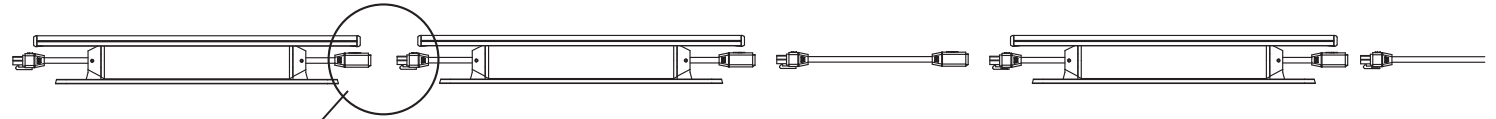

AC 120-277V   
1-10V dimming

Starter cable, 3m/10ft

Interconnection Cable, 1m/3ft

Black, L	Live
White, N	Neutral
Violet, DIM+	1-10V+
Grey, DIM-	1-10V-

Max. daisy chain length (10ft starter cable)		
2.5W/ft	150ft @120V	300ft @277V
5W/ft	100ft @120V	200ft @277V
8W/ft	60ft @120V	150ft @277V
12W/ft	40ft @120V	100ft @277V

AC 120-277V   
1-10V dimming

Wiring Box (Starter cable inside)  
(Starter cable sold separately)

Interconnection Cable, 1m/3ft

Starter cable, 3m/10ft

Black, L	Live
White, N	Neutral
Violet, DIM+	1-10V+
Grey, DIM-	1-10V-

Max. daisy chain length (10ft starter cable)		
2.5W/ft	150ft @120V	300ft @277V
5W/ft	100ft @120V	200ft @277V
8W/ft	60ft @120V	150ft @277V
12W/ft	40ft @120V	100ft @277V