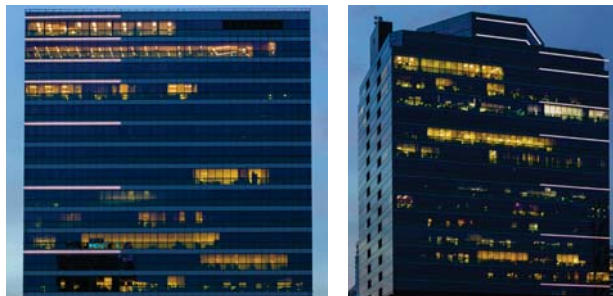

SHOWCASE

RASA Towers - Bangkok, Thailand

Lighting up the gateway to Bangkok with an accentuating lighting display

Situated strategically on Phaholyothin Road in Bangkok, Thailand, the RASA Tower blocks stand at the gateway to all major parts of the city, including the commercial business district. Integrating international standards with contemporary design, the twin towers represent a true understanding of modern business needs.

To satisfy the stringent design needs for the towers, OSRAM Lighting Solutions pulled out all the stops. The façades of the two towers have been adorned with the versatile Traxon Media Tube® RGB and output a coordinated display of dynamic light. Integral to the installation is the slew of e:cue Lighting Control Engine 2 fx that provides the media content for the Media Tube® and can easily be programmed for dynamic color-changing patterns or even static single color output.