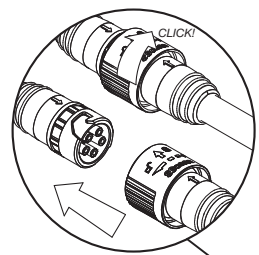

AC 220-240V   
 1-10V dimming

Starter cable, 3m/10ft

Brown, L	Live
Blue, N	Neutral
Black, DIM+	1-10V+
Grey, DIM-	1-10V-

Interconnection Cable, 1m/3ft

Max. daisy chain length (10ft starter cable)	
HO Version	75ft@220-240V

	TITLE:	SYSTEM WIRING DIAGRAM	DATE:	20 FEB 2017
	PRODUCTS:	COVE LIGHT AC DIM GII HO (CE VERSION)	SCALE:	NOT TO SCALE
<small>Please check for the latest updates and changes on the TRAXON website.          ©2017 TRAXON TECHNOLOGIES - AN OSRAM BUSINESS. ALL RIGHTS RESERVED.          WWW.TRAXONTECHNOLOGIES.COM</small>	PAGE:	1 OF 1	VER:	1.0