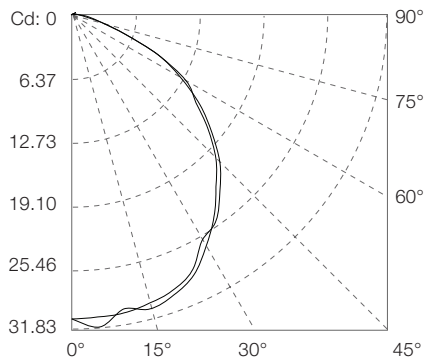

## Photometrics

### Source Specifications

Source	6 Warm White LEDs (One Dot XL-6)	9 Warm White LEDs (One Dot XL-9)
Optics	120° (clear cover)	
Cover Lens	Clear PC	
CCT	2700K – Warm White	

### Light Output

	Color	Luminous Flux (lm)	Efficacy (lm/W)
<b>Dot XL-6</b>	Warm White	56.19	22.48

	Color	Luminous Flux (lm)	Efficacy (lm/W)
<b>Dot XL-9</b>	Warm White	84.86	24.25

### Illuminance at a Distance

	Dot XL-6			Dot XL-9		
	Center Beam LUX	Beam Width (m) V	H	Center Beam LUX	Beam Width (m) V	H
2m	5.28	5.7	5.7	7.92	5.8	5.8
4m	1.32	11.4	11.4	1.98	11.5	11.5
6m	0.59	17.1	17.1	0.88	17.3	17.3
8m	0.33	22.7	22.7	0.49	23.0	23.0
10m	0.21	28.4	28.4	0.32	28.8	28.8