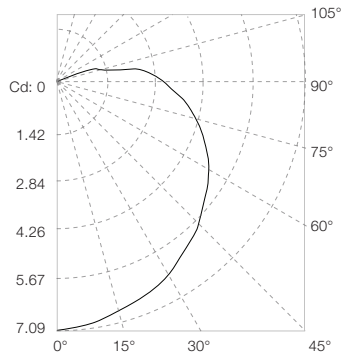

Dot XL-6 WW Dot XL-9 WW

Photometrics

Source Specifications

Source	6 Warm White LEDs (One Dot XL-6)	9 Warm White LEDs (One Dot XL-9)
Optics	170°	
Cover Lens	Diffuser Dome (PC)	
CCT	2700K – Warm White	

Candela Distribution

Light Output

	Color	Luminous Flux (lm)	Efficacy (lm/W)
Dot XL-6	Warm White	35.64	14.26