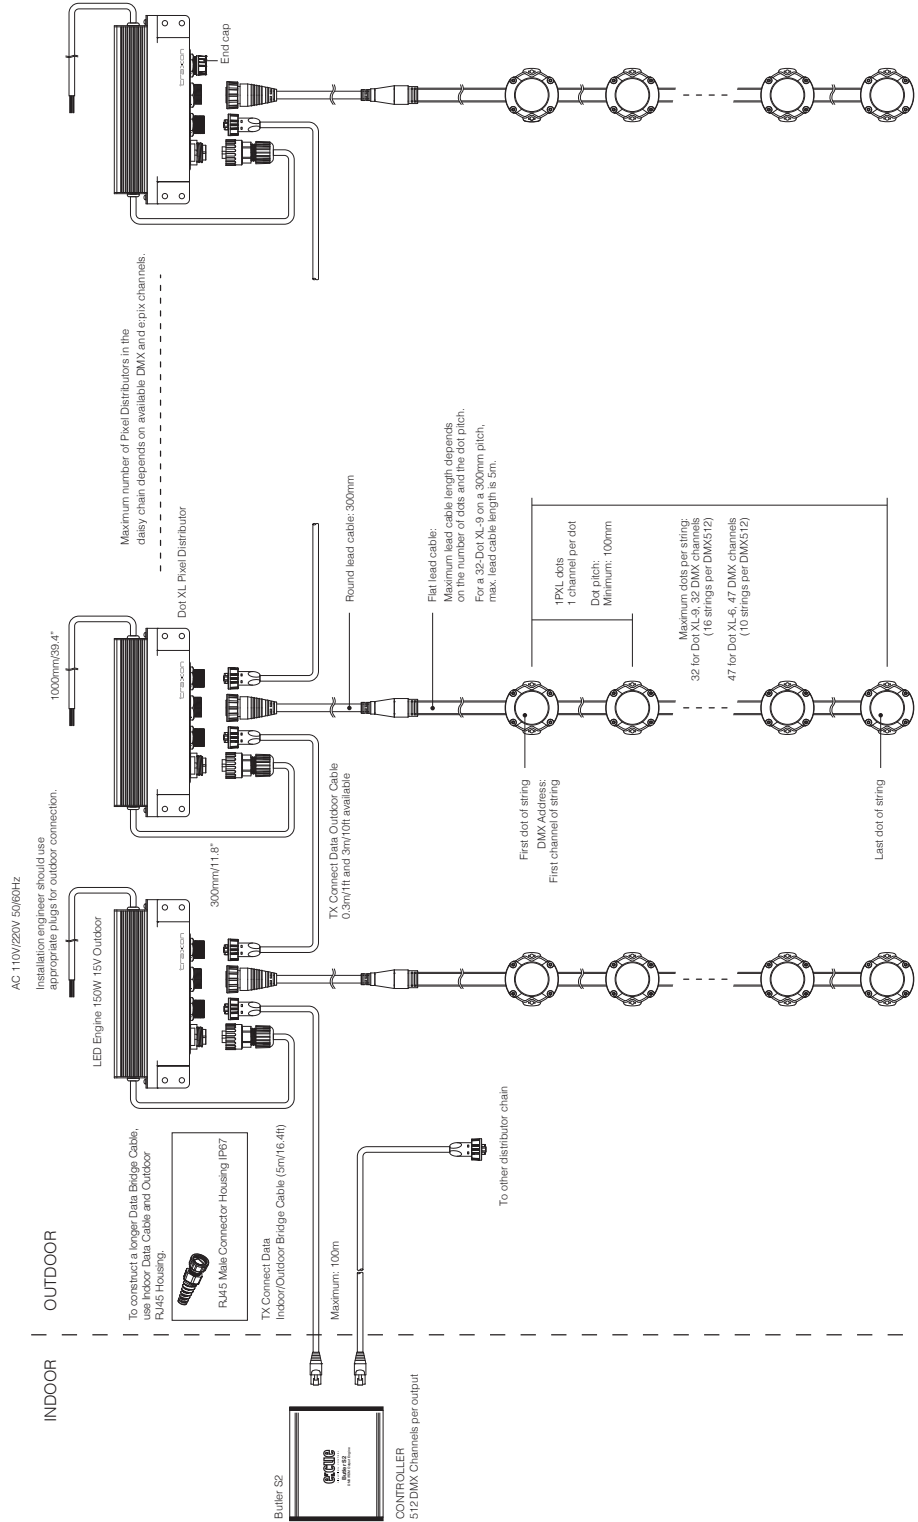

Dot XL

Pixel Distributor with Power Supply (Outdoor)

Dot XL

Pixel Distributor

### Terminating the Dot XL cable and sealing with Field-cut End Cap (End Cap not included)

### System Diagram - Butler

### System Diagram - Video Micro Converter