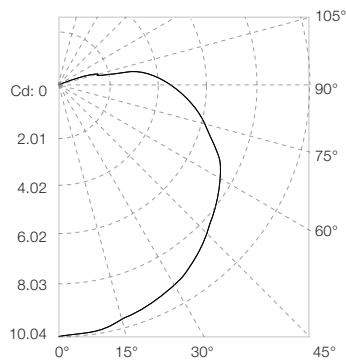

## Photometrics

### Source Specifications

Source	6 Warm White LEDs (One Dot XL-6)	9 Warm White LEDs (One Dot XL-9)
Optics	170°	
Cover Lens	Diffuser Dome (PC)	
CCT	2700K – Warm White	

### Light Output

	Color	Luminous Flux (lm)	Efficacy (lm/W)
<b>Dot XL-6</b>	Warm White	35.64	14.26

	Color	Luminous Flux (lm)	Efficacy (lm/W)
<b>Dot XL-9</b>	Warm White	51.87	14.82