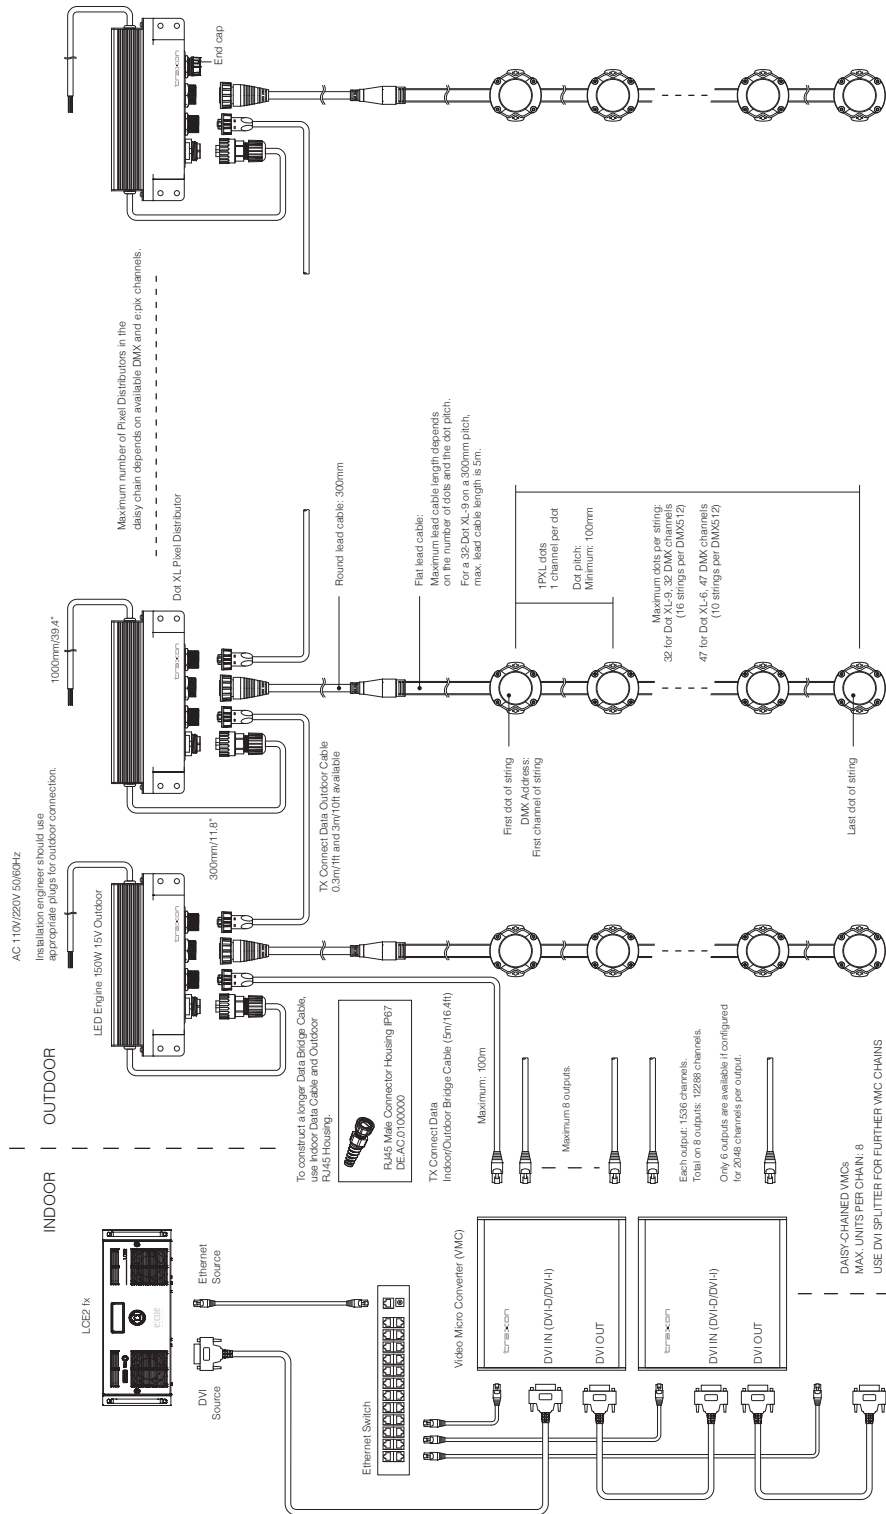

Dot XL

Pixel Distributor with Power Supply (Outdoor)

Dot XL

Pixel Distributor

### Terminating the Dot XL cable and sealing with Field-cut End Cap (End Cap not included)

### System Diagram - Butler

### System Diagram - Video Micro Converter