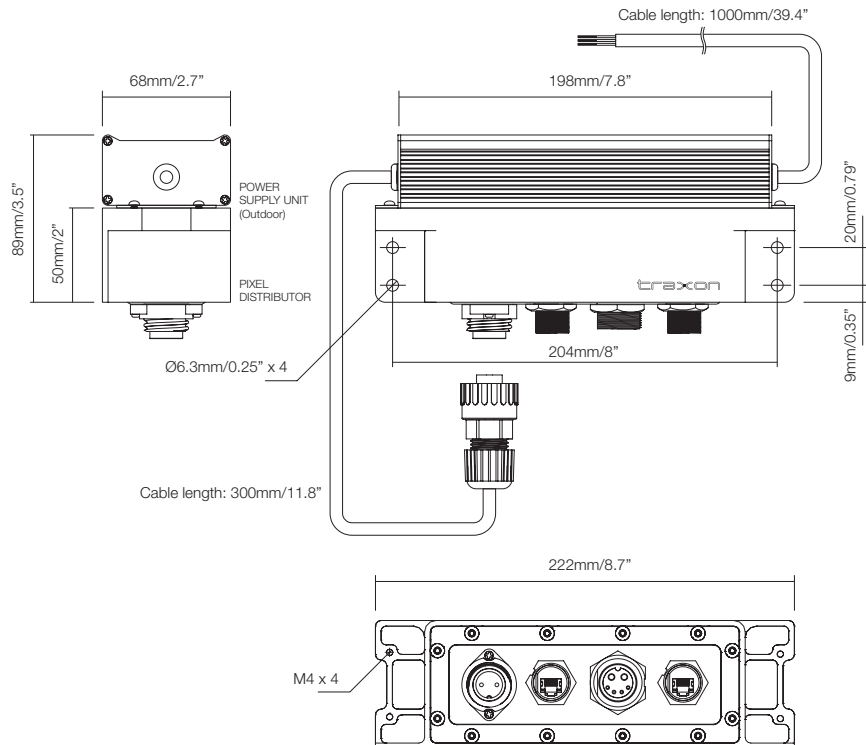

Pixel Distributor with Power Supply (Outdoor)