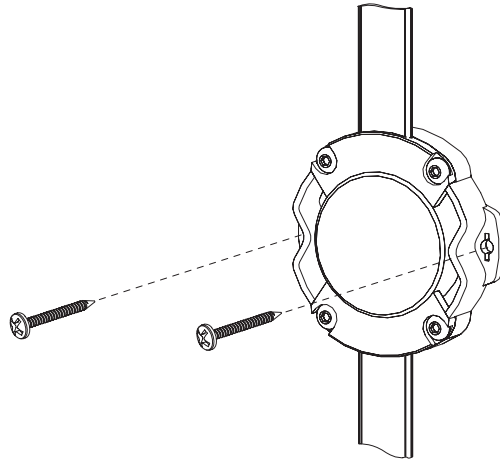

Dot XL

Pixel Distributor