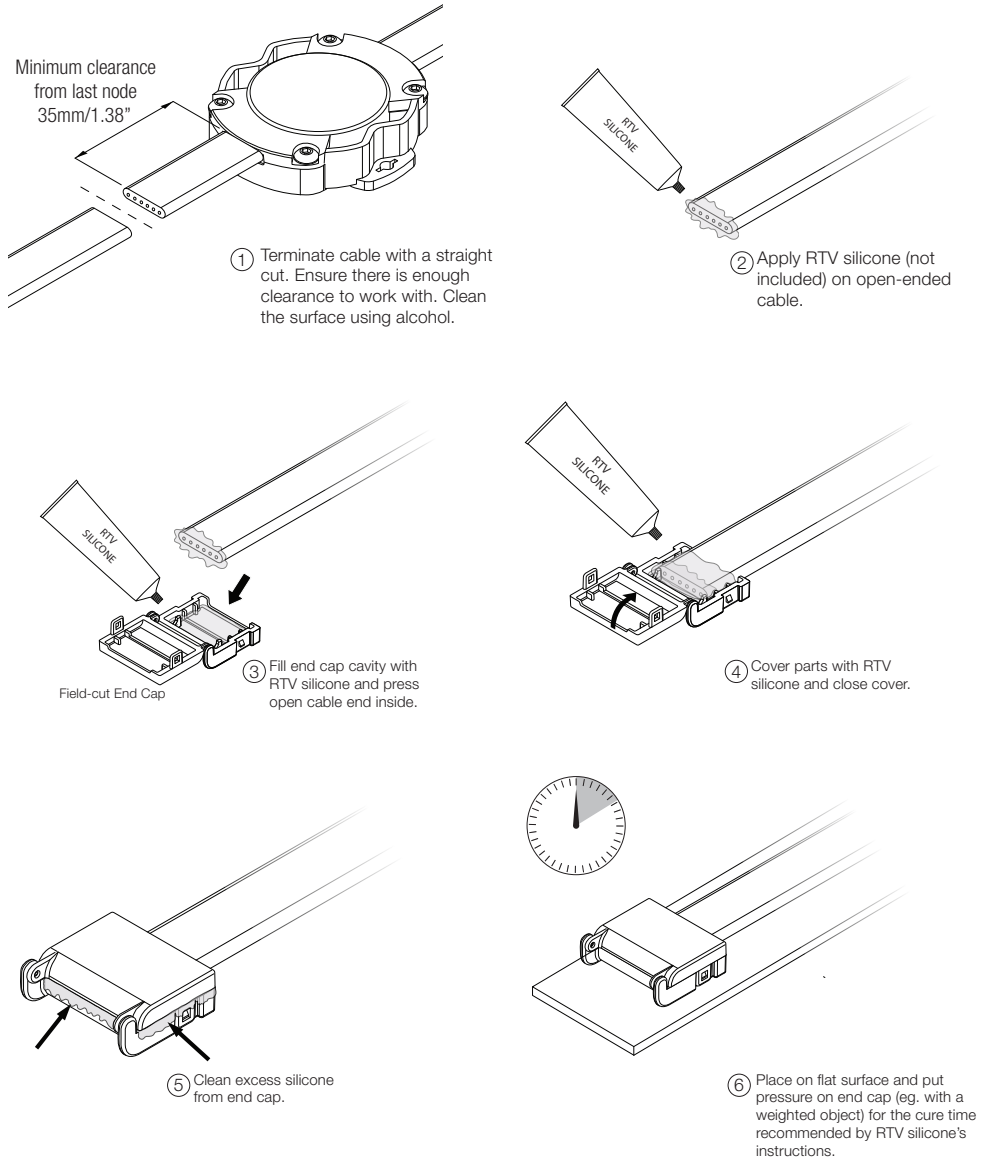

Dot XL

Pixel Distributor with Power Supply (Outdoor)

Dot XL

Pixel Distributor

### Terminating the Dot XL cable and sealing with Field-cut End Cap (End Cap not included)