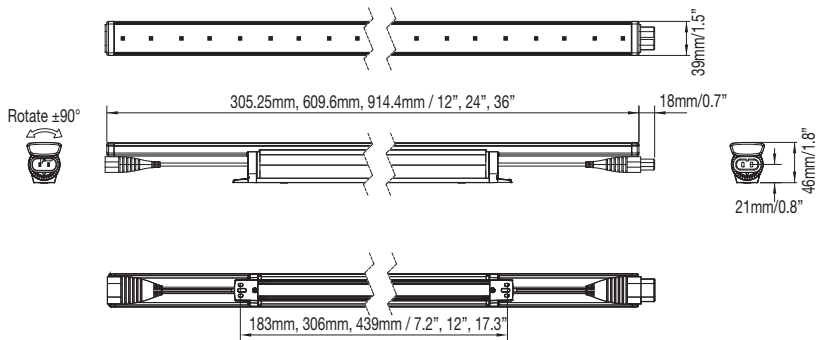

Technical Specifications & Options

BEAM ANGLE

COLOR

ENVIRONMENT

TECHNICAL SPECIFICATIONS

CRI:	2700K, 3000K, 3500K, 4000K - 82ra
LUMINOUS FLUX¹:	656 - 744 lm/ft
EFFICACY¹:	60 - 68 lm/W
POWER CONSUMPTION:	Max. 11W
OPERATING TEMPERATURE:	-20 to 45°C / -4 to 113°F
POWER FACTOR:	≥ 0.9
DIMMING²:	Compatible with and controlled by leading/trailing edge phase-cut dimmers

Cove Light AC HO 120/220-240V