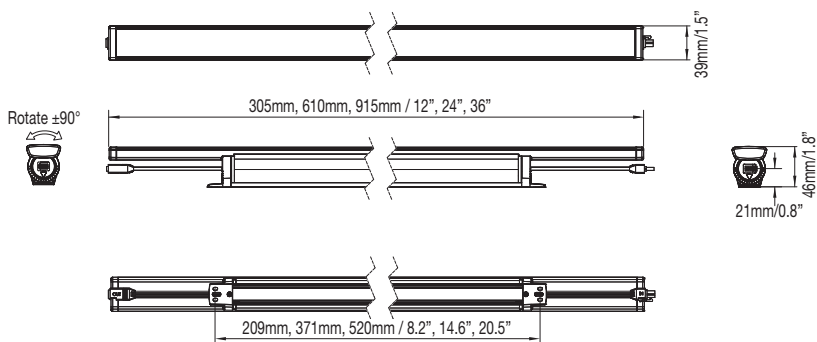

Cove Light AC HO 277V

1. Range is respective to color temperature from 2700K - 4000K, see Photometrics page for details.
2. Refer to Cove Light AC HO Compatible Dimmer List for specific details.
3. Non standard item(s). Please clarify availability with the regional sales office.