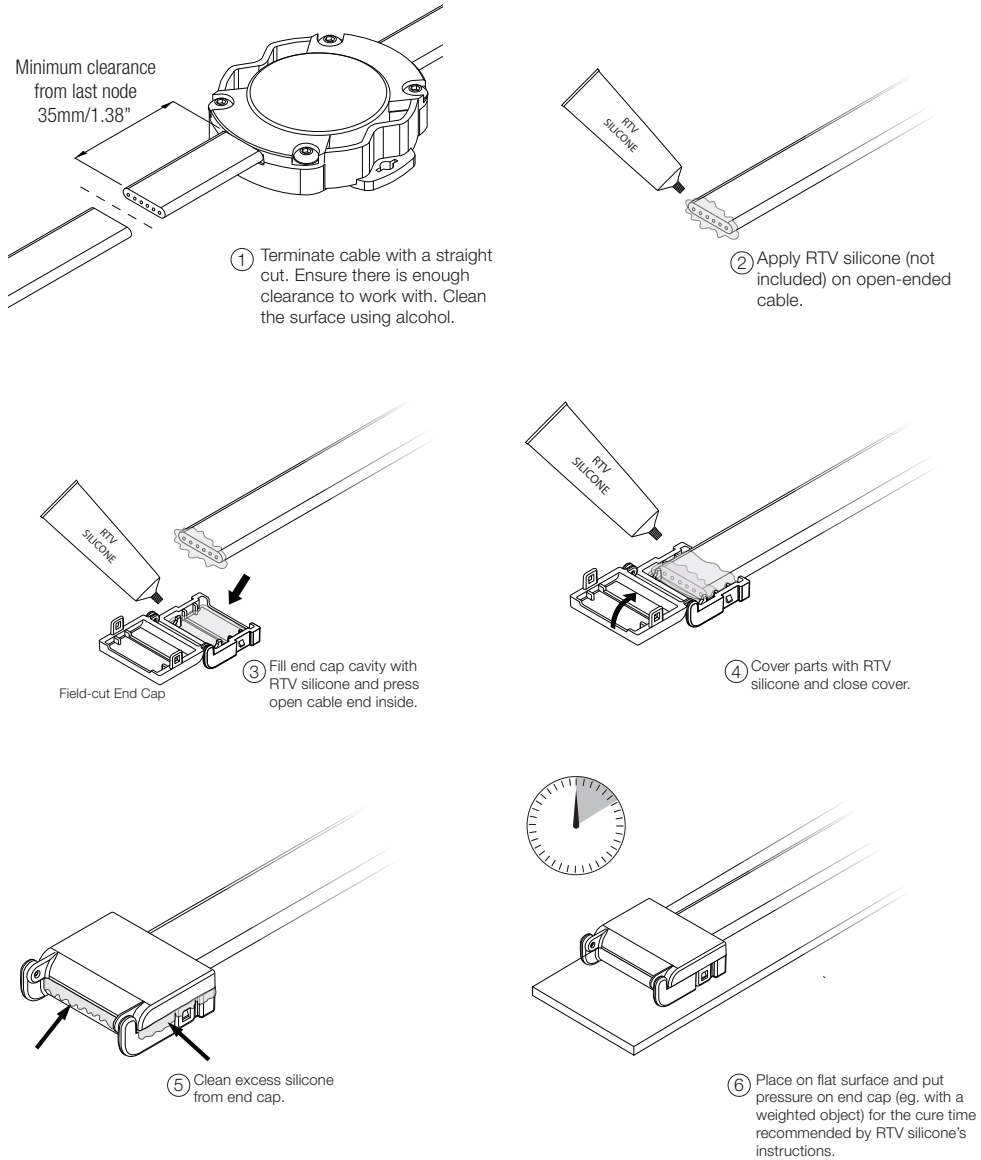

Dot XL

Pixel Distributor with Power Supply (Outdoor)

Dot XL

Pixel Distributor

Terminating the Dot XL cable and sealing with Field-cut End Cap (End Cap not included)

System Diagram - Butler

System Diagram - Video Micro Converter