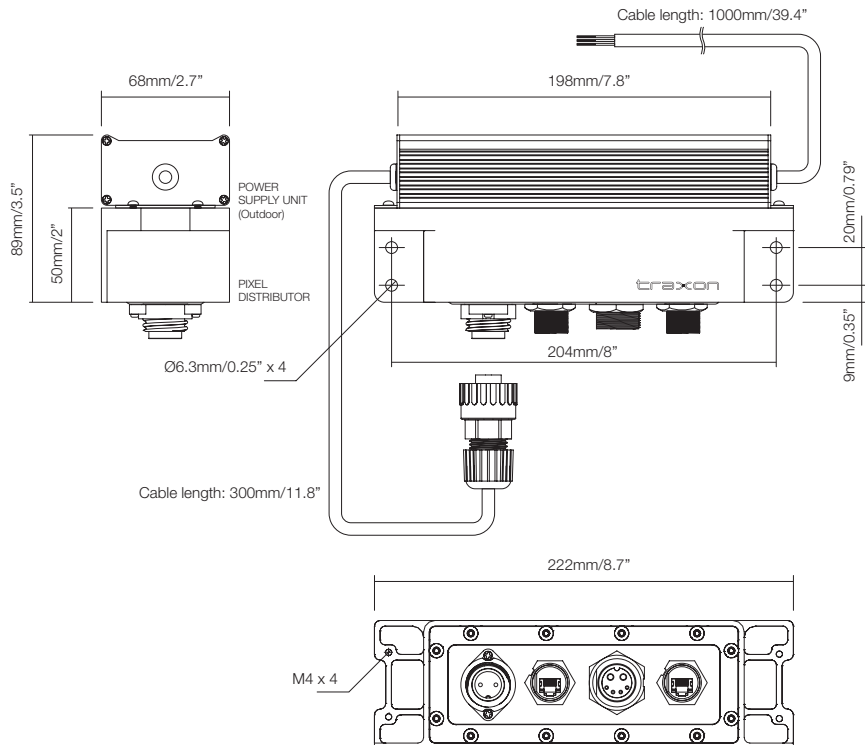

Pixel Distributor with Power Supply (Outdoor)