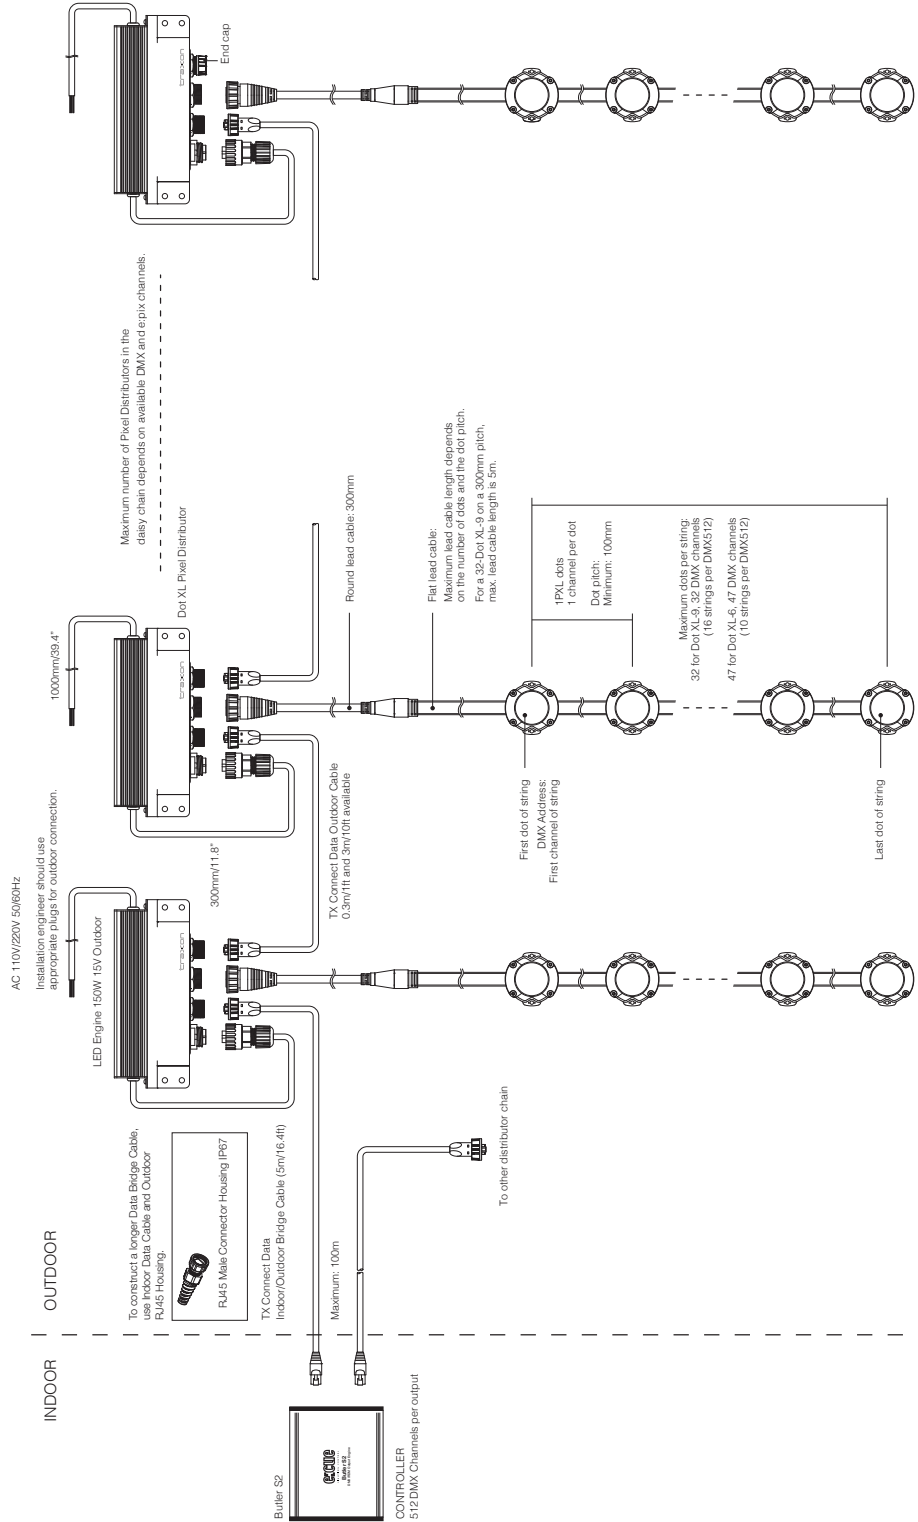

Dot XL

Pixel Distributor with Power Supply (Outdoor)

Dot XL

Pixel Distributor

Terminating the Dot XL cable and sealing with Field-cut End Cap (End Cap not included)

System Diagram - Butler

System Diagram - Video Micro Converter

Dot XL-6 CW Dot XL-9 CW

Ordering

Fixtures

- Please contact regional Traxon sales office for details

Standard Accessories (Included in Delivery)

Model No.	Description	Item Code
N/A	1x Pixel Distributor, 4x M4 Screws	N/A