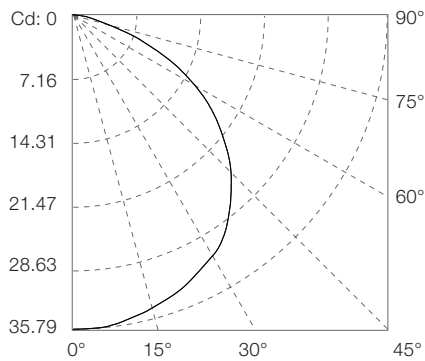

Dot XL-6 CW Dot XL-9 CW

Photometrics

Source Specifications

Source	6 Cold White LEDs (One Dot XL-6)	9 Cold White LEDs (One Dot XL-9)
Optics	120° (clear cover)	
Cover Lens	Clear PC	
CCT	6500K - Cold White	

Candela Distribution

Light Output

	Color	Luminous Flux (lm)	Efficacy (lm/W)
Dot XL-6	Cold White	66.42	26.6

	Color	Luminous Flux (lm)	Efficacy (lm/W)
Dot XL-9	Cold White	101.41	29.0

Illuminance at a Distance

	Dot XL-6			Dot XL-9		
	Center Beam LUX	Beam Width (m) V	Beam Width (m) H	Center Beam LUX	Beam Width (m) V	Beam Width (m) H
2m	5.70	6.5	6.5	8.95	6.3	6.3
4m	1.42	12.9	12.9	2.24	12.5	12.5
6m	0.63	19.4	19.4	0.99	18.8	18.8
8m	0.36	25.9	25.9	0.56	25.1	25.1
10m	0.23	32.3	32.3	0.36	31.3	31.3