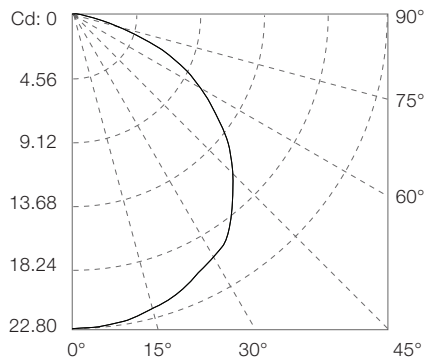

Dot XL-6 CW Dot XL-9 CW

Photometrics

Source Specifications

Source	6 Cold White LEDs (One Dot XL-6)	9 Cold White LEDs (One Dot XL-9)
Optics	120° (clear cover)	
Cover Lens	Clear PC	
CCT	6500K - Cold White	

Candela Distribution

Light Output

	Color	Luminous Flux (lm)	Efficacy (lm/W)
Dot XL-6	Cold White	66.42	26.6

	Color	Luminous Flux (lm)	Efficacy (lm/W)
Dot XL-9	Cold White	101.41	29.0

Illuminance at a Distance

	Dot XL-6			Dot XL-9		
	Center Beam LUX	Beam Width (m) V	Beam Width (m) H	Center Beam LUX	Beam Width (m) V	Beam Width (m) H
2m	5.70	6.5	6.5	8.95	6.3	6.3
4m	1.42	12.9	12.9	2.24	12.5	12.5
6m	0.63	19.4	19.4	0.99	18.8	18.8
8m	0.36	25.9	25.9	0.56	25.1	25.1
10m	0.23	32.3	32.3	0.36	31.3	31.3