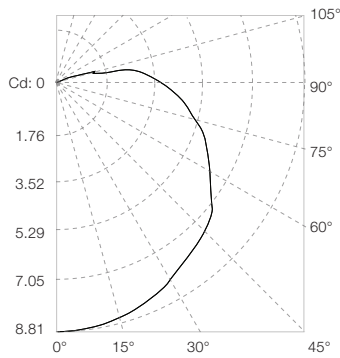

Candela Distribution

Light Output

	Color	Luminous Flux (lm)	Efficacy (lm/W)
Dot XL-6	Cold White	66.42	26.6

	Color	Luminous Flux (lm)	Efficacy (lm/W)
Dot XL-9	Cold White	101.41	29.0

Illuminance at a Distance

	Dot XL-6			Dot XL-9		
	Center Beam LUX	Beam Width (m) V	Beam Width (m) H	Center Beam LUX	Beam Width (m) V	Beam Width (m) H
2m	5.70	6.5	6.5	8.95	6.3	6.3
4m	1.42	12.9	12.9	2.24	12.5	12.5
6m	0.63	19.4	19.4	0.99	18.8	18.8
8m	0.36	25.9	25.9	0.56	25.1	25.1
10m	0.23	32.3	32.3	0.36	31.3	31.3

Dot XL-6 CW Dot XL-9 CW

Photometrics

Source Specifications

Source	6 Cold White LEDs (One Dot XL-6)	9 Cold White LEDs (One Dot XL-9)
Optics	170°	
Cover Lens	Diffuser Dome (PC)	
CCT	6500K - Cold White	

Candela Distribution

Light Output

	Color	Luminous Flux (lm)	Efficacy (lm/W)
Dot XL-6	Cold White	44.48	17.8

	Color	Luminous Flux (lm)	Efficacy (lm/W)
Dot XL-9	Cold White	64.14	18.3

Illuminance at a Distance

	Dot XL-6			Dot XL-9		
	Center Beam LUX	Beam Width (m) V	H	Center Beam LUX	Beam Width (m) V	H
2m	2.20	30.2	30.2	3.13	40.5	40.5
4m	0.55	60.4	60.4	0.78	81.0	81.0
6m	0.24	90.6	90.6	0.35	121.6	121.6
8m	0.14	120.9	120.9	0.20	162.1	162.1
10m	0.09	151.1	151.1	0.13	202.6	202.6