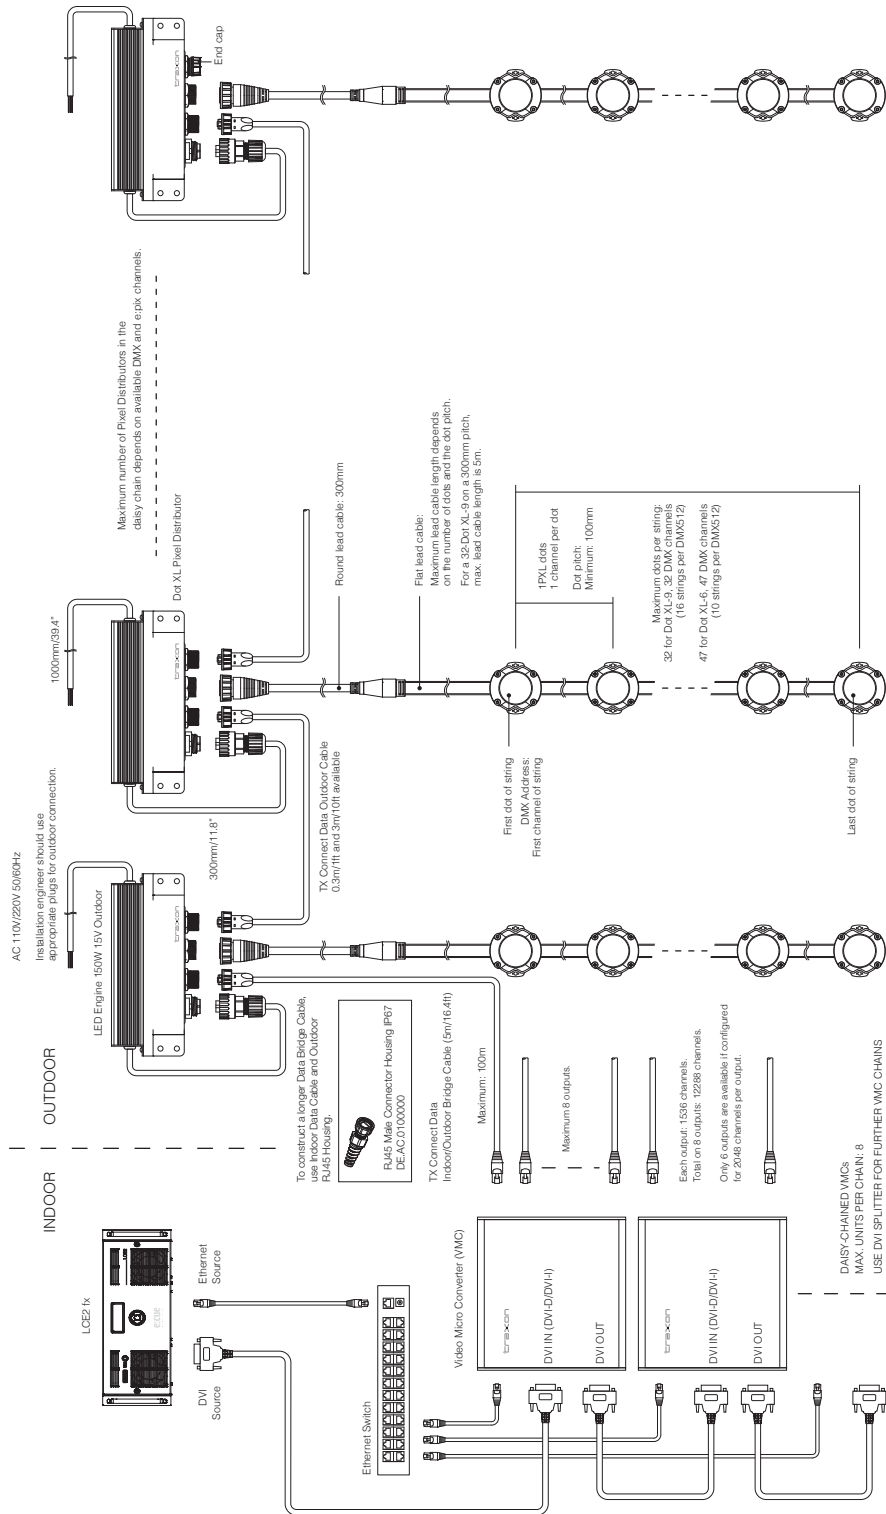

Dot XL

Pixel Distributor with Power Supply (Outdoor)

Dot XL

Pixel Distributor

Terminating the Dot XL cable and sealing with Field-cut End Cap (End Cap not included)

System Diagram - Butler

System Diagram - Video Micro Converter

Dot XL-6 CW Dot XL-9 CW

Ordering

Fixtures

- Please contact regional Traxon sales office for details

Standard Accessories (Included in Delivery)

Model No.	Description	Item Code
N/A	1x Pixel Distributor, 4x M4 Screws	N/A