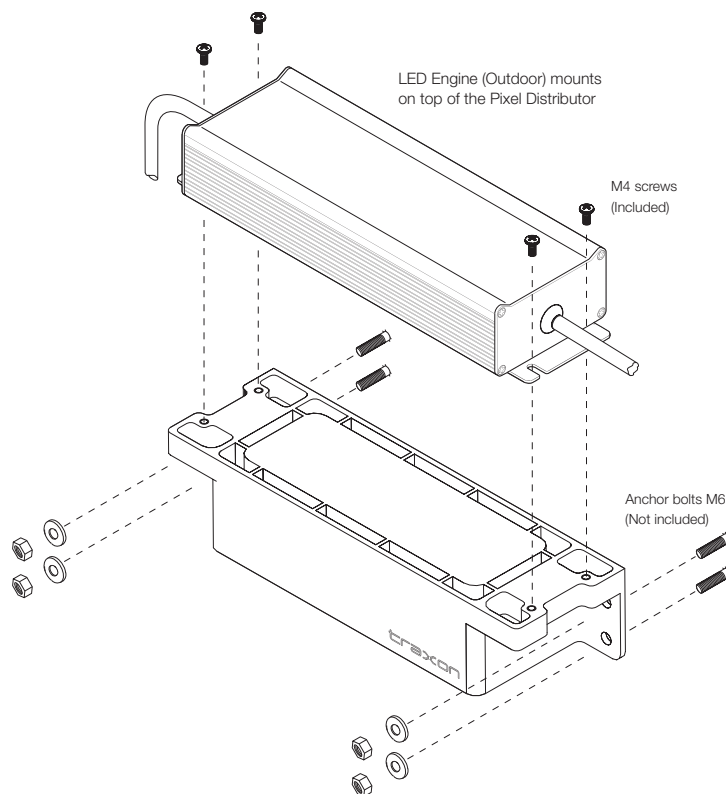

Dot XL

Pixel Distributor with Power Supply (Outdoor)

Dot XL

Pixel Distributor

Terminating the Dot XL cable and sealing with Field-cut End Cap (End Cap not included)

System Diagram - Butler

System Diagram - Video Micro Converter

Dot XL-6 CW Dot XL-9 CW

Ordering

Fixtures

- Please contact regional Traxon sales office for details

Standard Accessories (Included in Delivery)

Model No.	Description	Item Code
N/A	1x Pixel Distributor, 4x M4 Screws	N/A