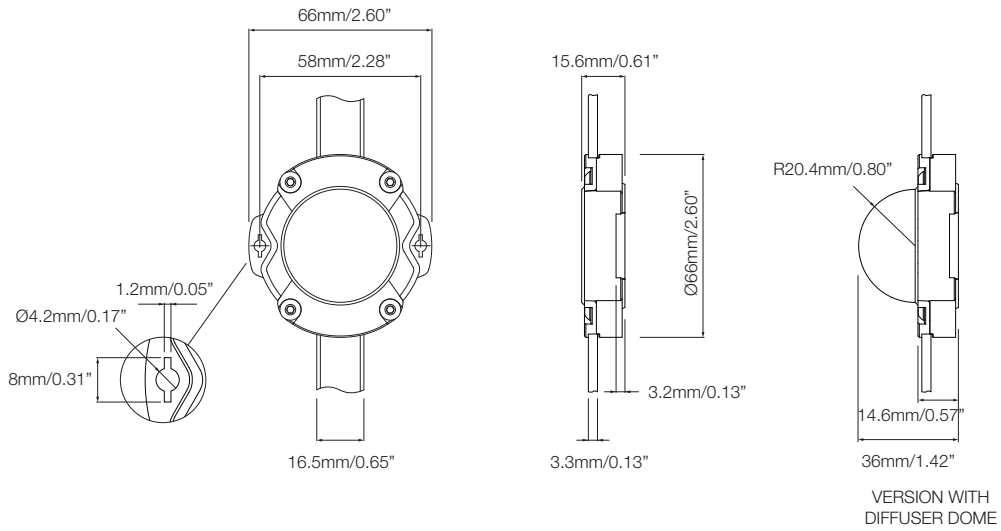

Dot XL

Pixel Distributor with Power Supply (Outdoor)