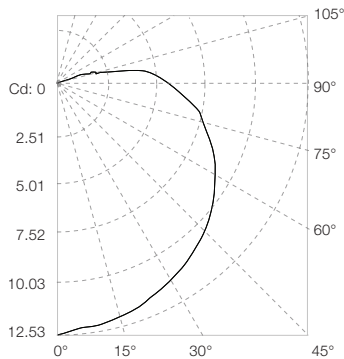

Candela Distribution

Light Output

	Color	Luminous Flux (lm)	Efficacy (lm/W)
Dot XL-6	Cold White	66.42	26.6

	Color	Luminous Flux (lm)	Efficacy (lm/W)
Dot XL-9	Cold White	101.41	29.0

Illuminance at a Distance

	Dot XL-6			Dot XL-9		
	Center Beam LUX	Beam Width (m) V	Beam Width (m) H	Center Beam LUX	Beam Width (m) V	Beam Width (m) H
2m	5.70	6.5	6.5	8.95	6.3	6.3
4m	1.42	12.9	12.9	2.24	12.5	12.5
6m	0.63	19.4	19.4	0.99	18.8	18.8
8m	0.36	25.9	25.9	0.56	25.1	25.1
10m	0.23	32.3	32.3	0.36	31.3	31.3

Dot XL-6 CW Dot XL-9 CW

Photometrics

Source Specifications

Source	6 Cold White LEDs (One Dot XL-6)	9 Cold White LEDs (One Dot XL-9)
Optics	170°	
Cover Lens	Diffuser Dome (PC)	
CCT	6500K - Cold White	

Candela Distribution

Light Output

	Color	Luminous Flux (lm)	Efficacy (lm/W)
Dot XL-6	Cold White	44.48	17.8

	Color	Luminous Flux (lm)	Efficacy (lm/W)
Dot XL-9	Cold White	64.14	18.3

Illuminance at a Distance

	Dot XL-6			Dot XL-9		
	Center Beam LUX	Beam Width (m) V	H	Center Beam LUX	Beam Width (m) V	H
2m	2.20	30.2	30.2	3.13	40.5	40.5
4m	0.55	60.4	60.4	0.78	81.0	81.0
6m	0.24	90.6	90.6	0.35	121.6	121.6
8m	0.14	120.9	120.9	0.20	162.1	162.1
10m	0.09	151.1	151.1	0.13	202.6	202.6